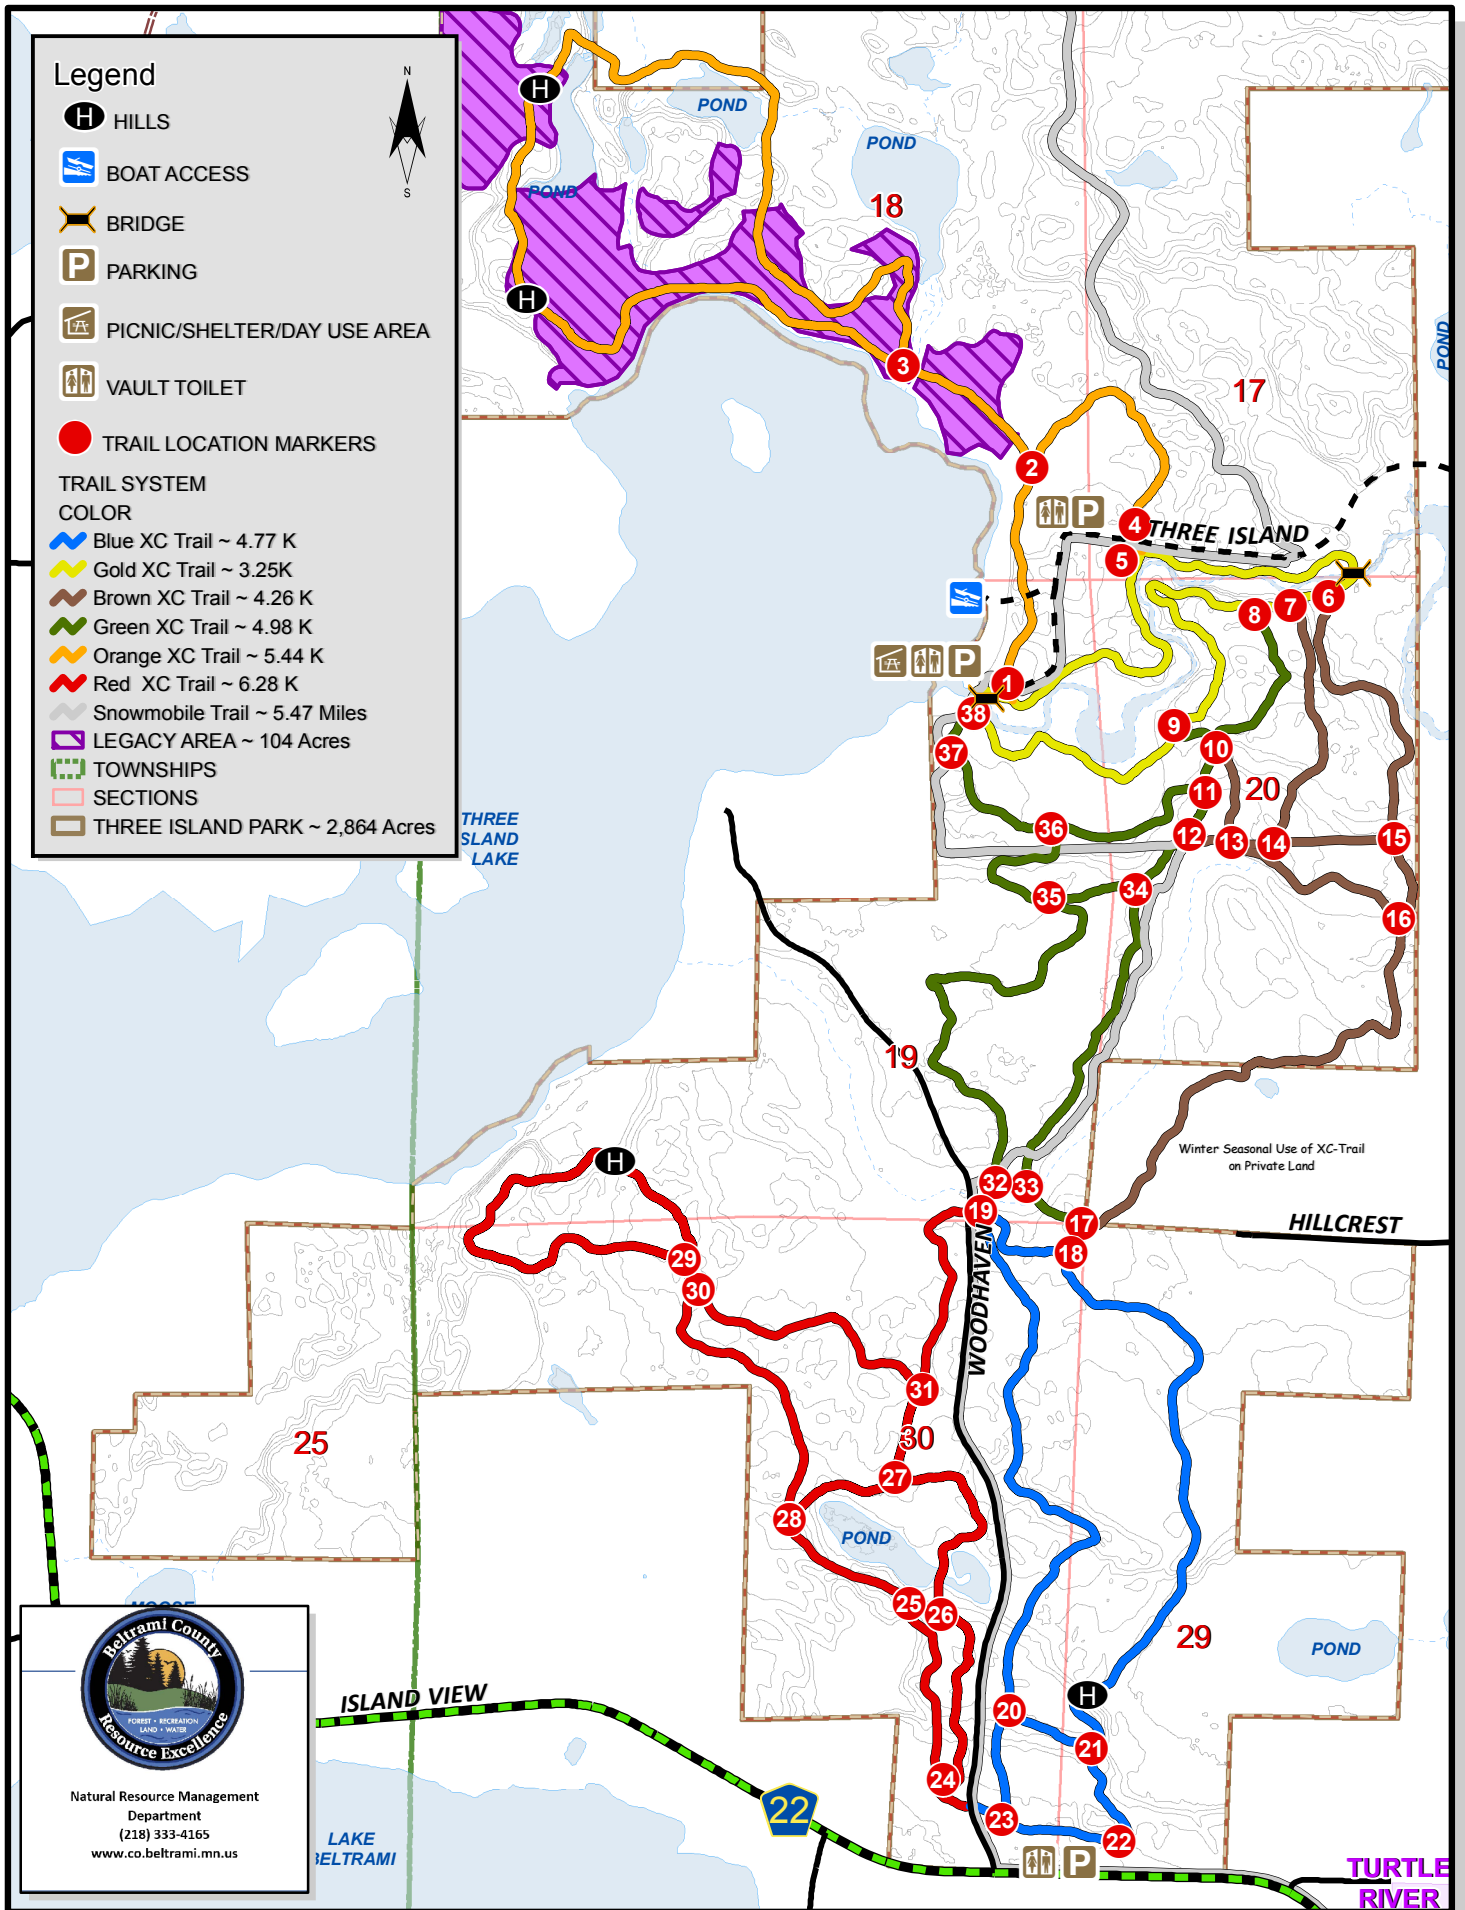

# Three Island Park Recreation Area ~ Cross-Country Ski Trails

Natural Resource Management  
Department  
(218) 333-4165  
www.co.beltrami.mn.us