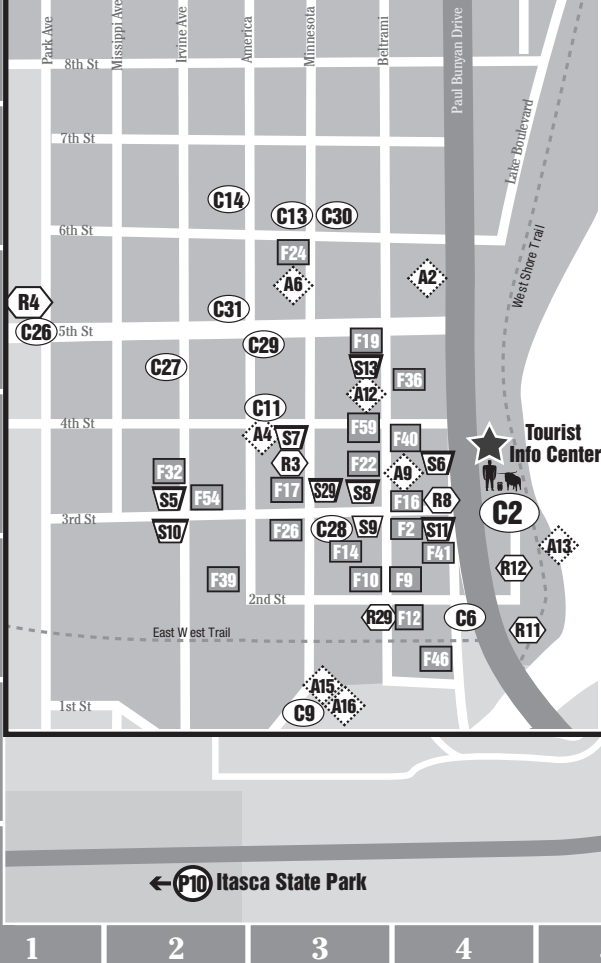

V
U
S
T
O
R
Q
P
N
M
L
K
J
I
H
G
F
E
D
C
B
A

BEMIDJI STATE UNIVERSITY C18

- Bangsberg Fine Arts Complex 1
- Alumni Arch 2
- Deputy Hall 3
- Heating Plant 4
- H.T. Peters Aquatic Biology Lab 5
- Sattgast Hall of Science 6
- Memorial Hall 7
- Upper Hobson Memorial Union 8
- Lower Hobson Memorial Union 9
- Hagg-Sauer Hall 10
- Bridgeman Hall 11
- A.C. Clark Library 12
- David Park House 13
- Alumni House 14
- Honors House 15
- Glas Scholars House 16
- Bensen Hall 17
- Chet Anderson Stadium 18
- Outdoor Program Center 19
- American Indian Center 20
- Birch Hall 21
- Decker Hall 22
- Linden Hall 23
- Tamarack Hall 24
- Switch Gear Building 25
- Practice Fields 26
- Gillett Recreation-Fitness Center 27
- John Glas Fieldhouse 28
- Baseball / Softball Fields 29
- Walnut Hall 30
- Cedar Apartments 31
- Pine Hall 32
- Oak Hall 33

A Member of the Minnesota State Colleges and Universities System

Follow us on

877-250-5959

VisitBemidji.com

D DOWNTOWN BEMIDJI EXPANDED VIEW

LEGEND

-  Attractions
-  Bike Trail
-  Community
-  Food & Beverage
-  Lodging
-  Mall Area
-  Parks
-  Recreation
-  Shopping