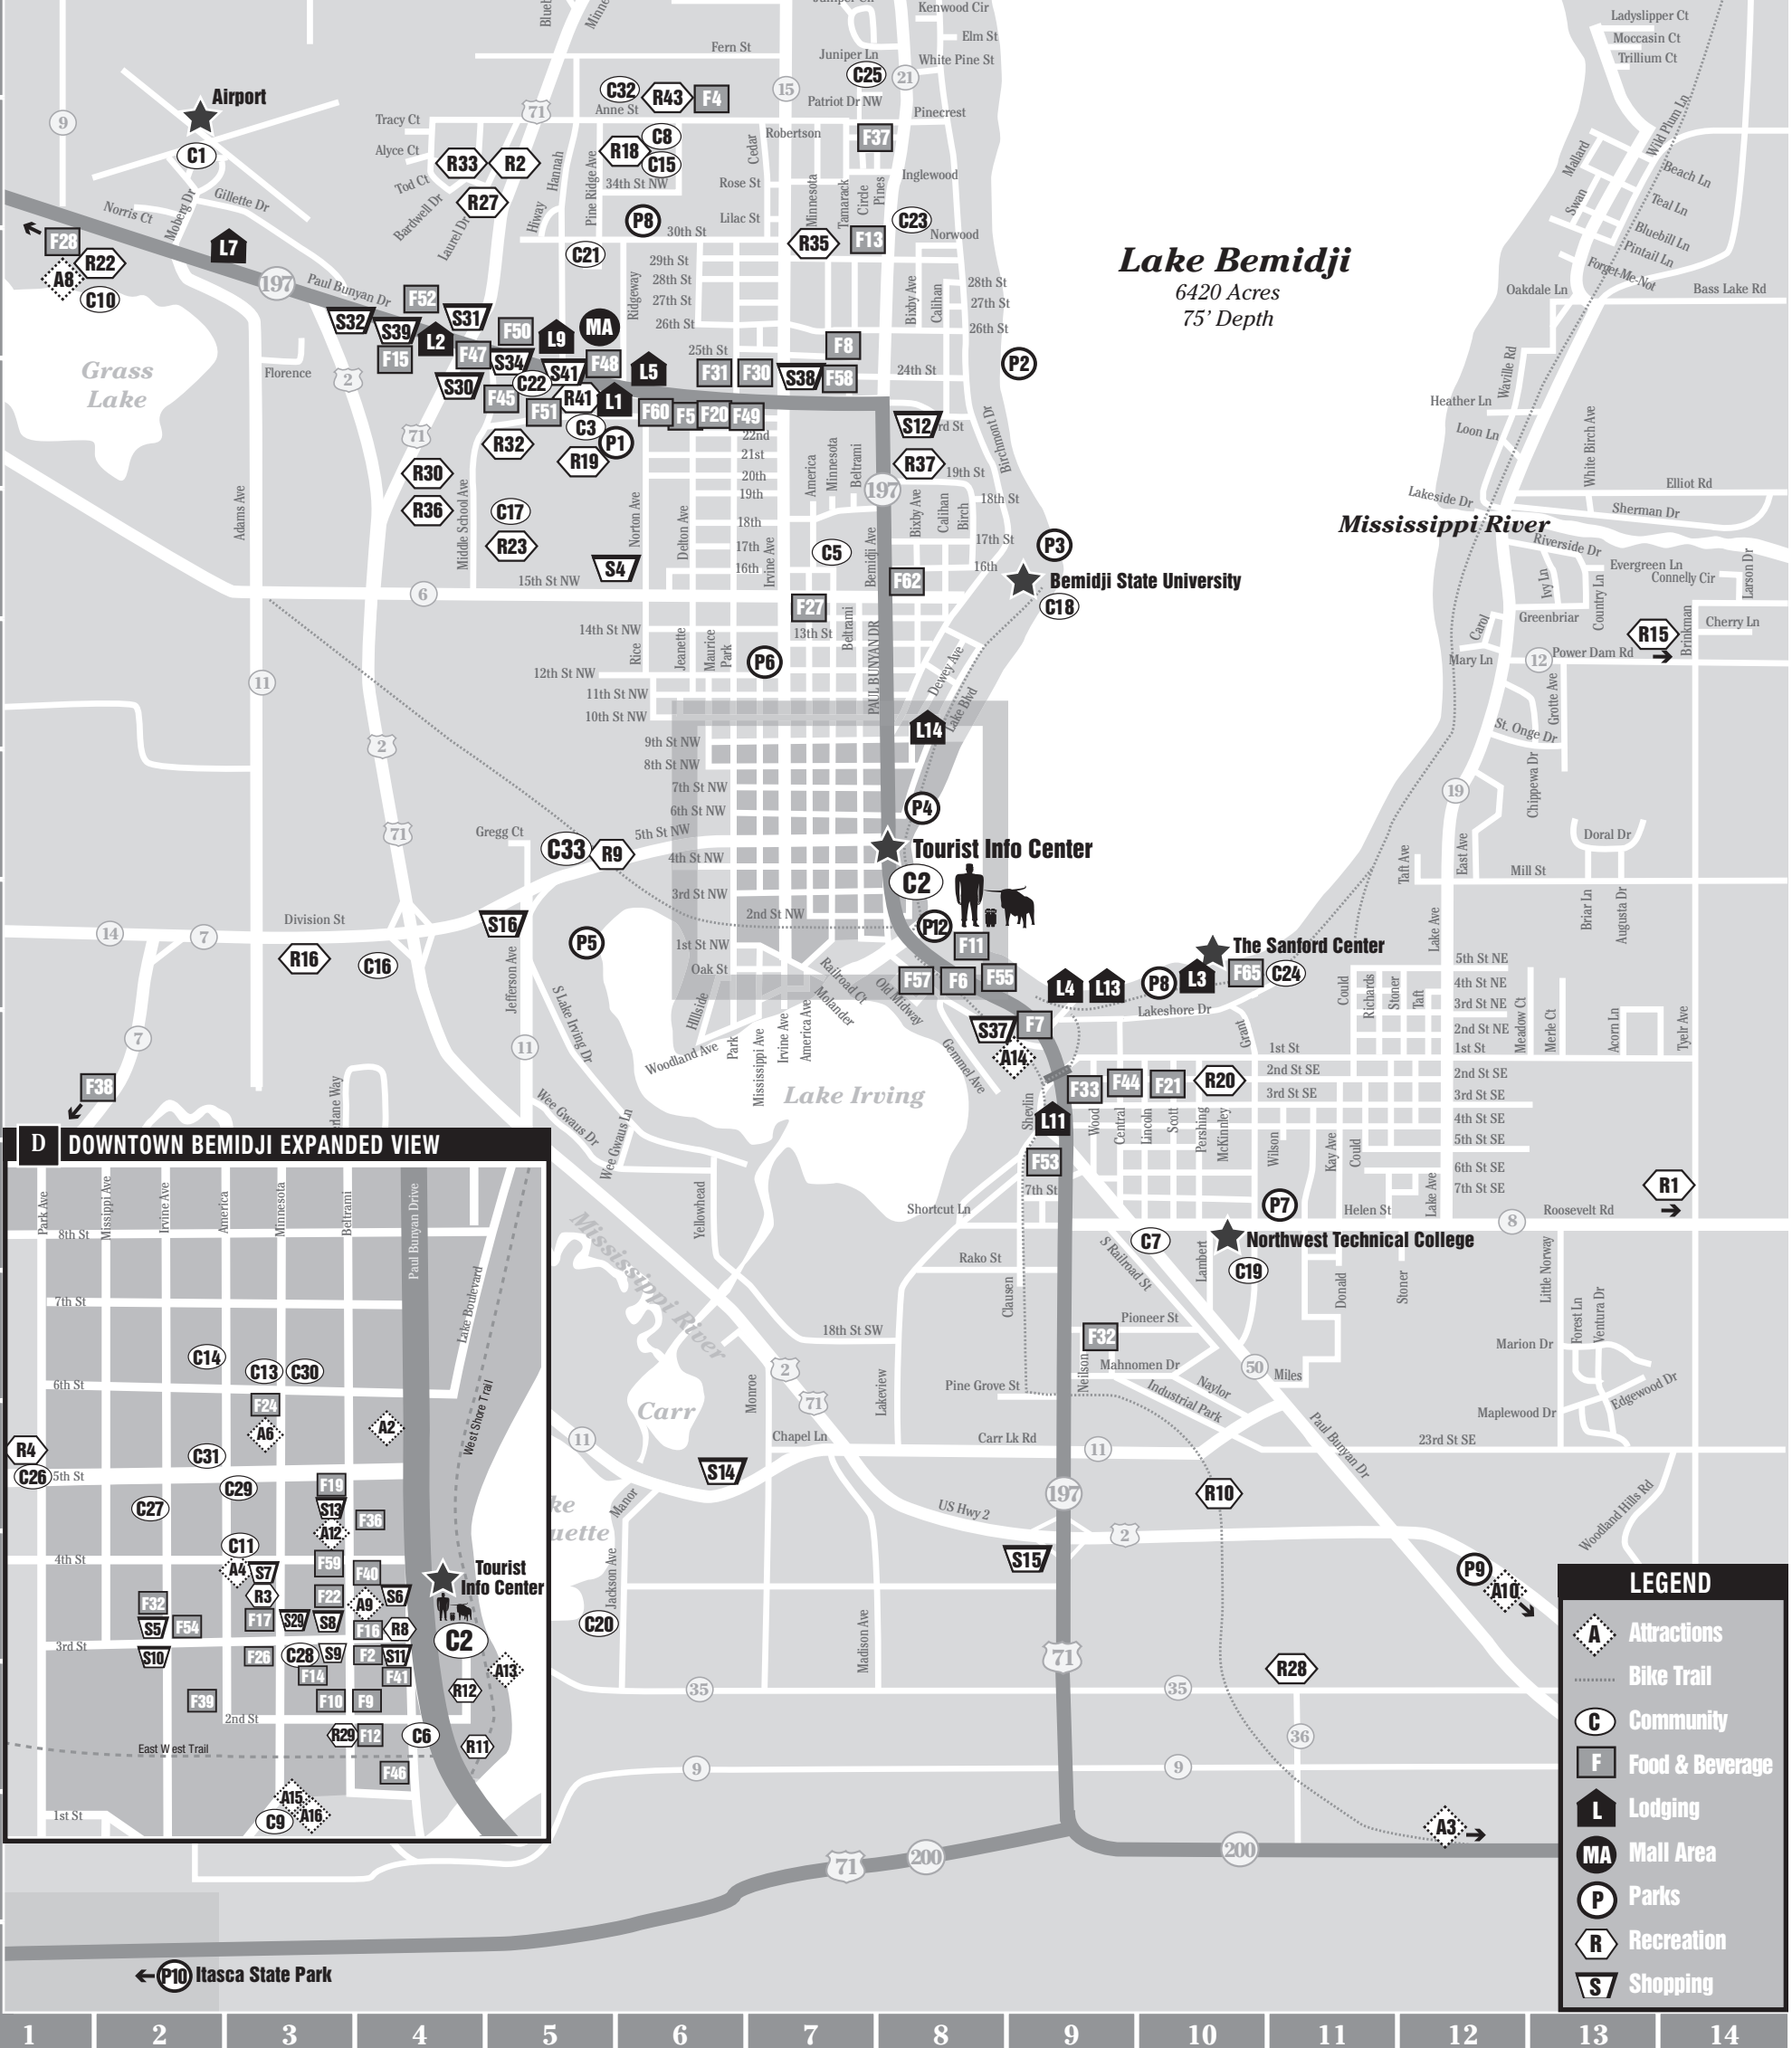

V
U
S
T
O
R
Q
P
N
M
L
K
J
I
H
G
F
E
D
C
B
A

BEMIDJI STATE UNIVERSITY C18

- Bangsberg Fine Arts Complex 1
- Alumni Arch 2
- Deputy Hall 3
- Heating Plant 4
- H.T. Peters Aquatic Biology Lab 5
- Sattgast Hall of Science 6
- Memorial Hall 7
- Upper Hobson Memorial Union 8
- Lower Hobson Memorial Union 9
- Hagg-Sauer Hall 10
- Bridgeman Hall 11
- A.C. Clark Library 12
- David Park House 13
- Alumni House 14
- Honors House 15
- Glas Scholars House 16
- Bensen Hall 17
- Chet Anderson Stadium 18
- Outdoor Program Center 19
- American Indian Center 20
- Birch Hall 21
- Decker Hall 22
- Linden Hall 23
- Tamarack Hall 24
- Switch Gear Building 25
- Practice Fields 26
- Gillett Recreation-Fitness Center 27
- John Glas Fieldhouse 28
- Baseball / Softball Fields 29
- Walnut Hall 30
- Cedar Apartments 31
- Pine Hall 32
- Oak Hall 33

A Member of the Minnesota State Colleges and Universities System

Follow us on

877-250-5959

VisitBemidji.com

D DOWNTOWN BEMIDJI EXPANDED VIEW

LEGEND

-  Attractions
-  Bike Trail
-  Community
-  Food & Beverage
-  Lodging
-  Mall Area
-  Parks
-  Recreation
-  Shopping