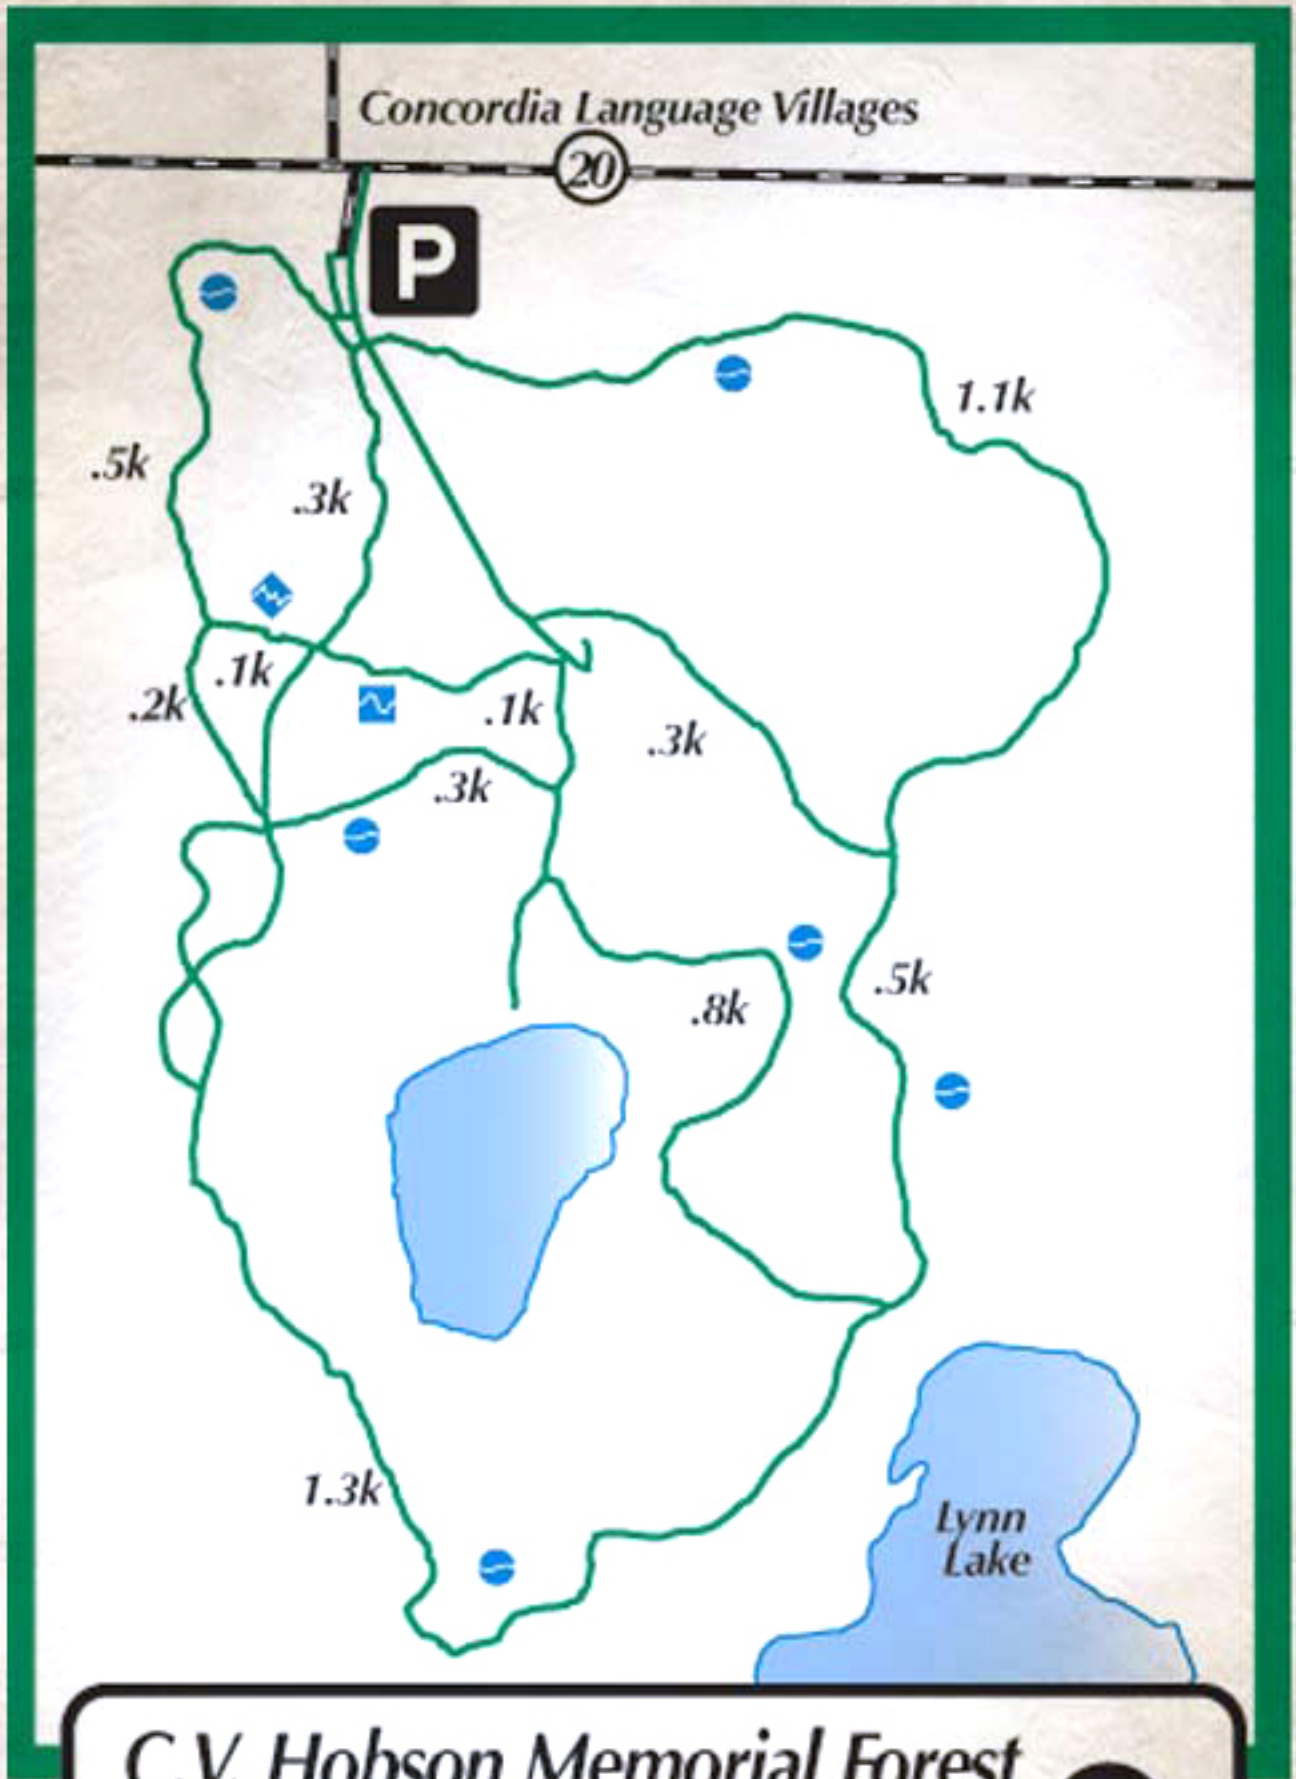

BEMIDJI CROSS-COUNTRY SKI TRAILS

C.V. Hobson

C.V. Hobson Memorial Forest

Overall: 7 km Easy/Intermediate

Classic Only - Summer hiking & biking permitted