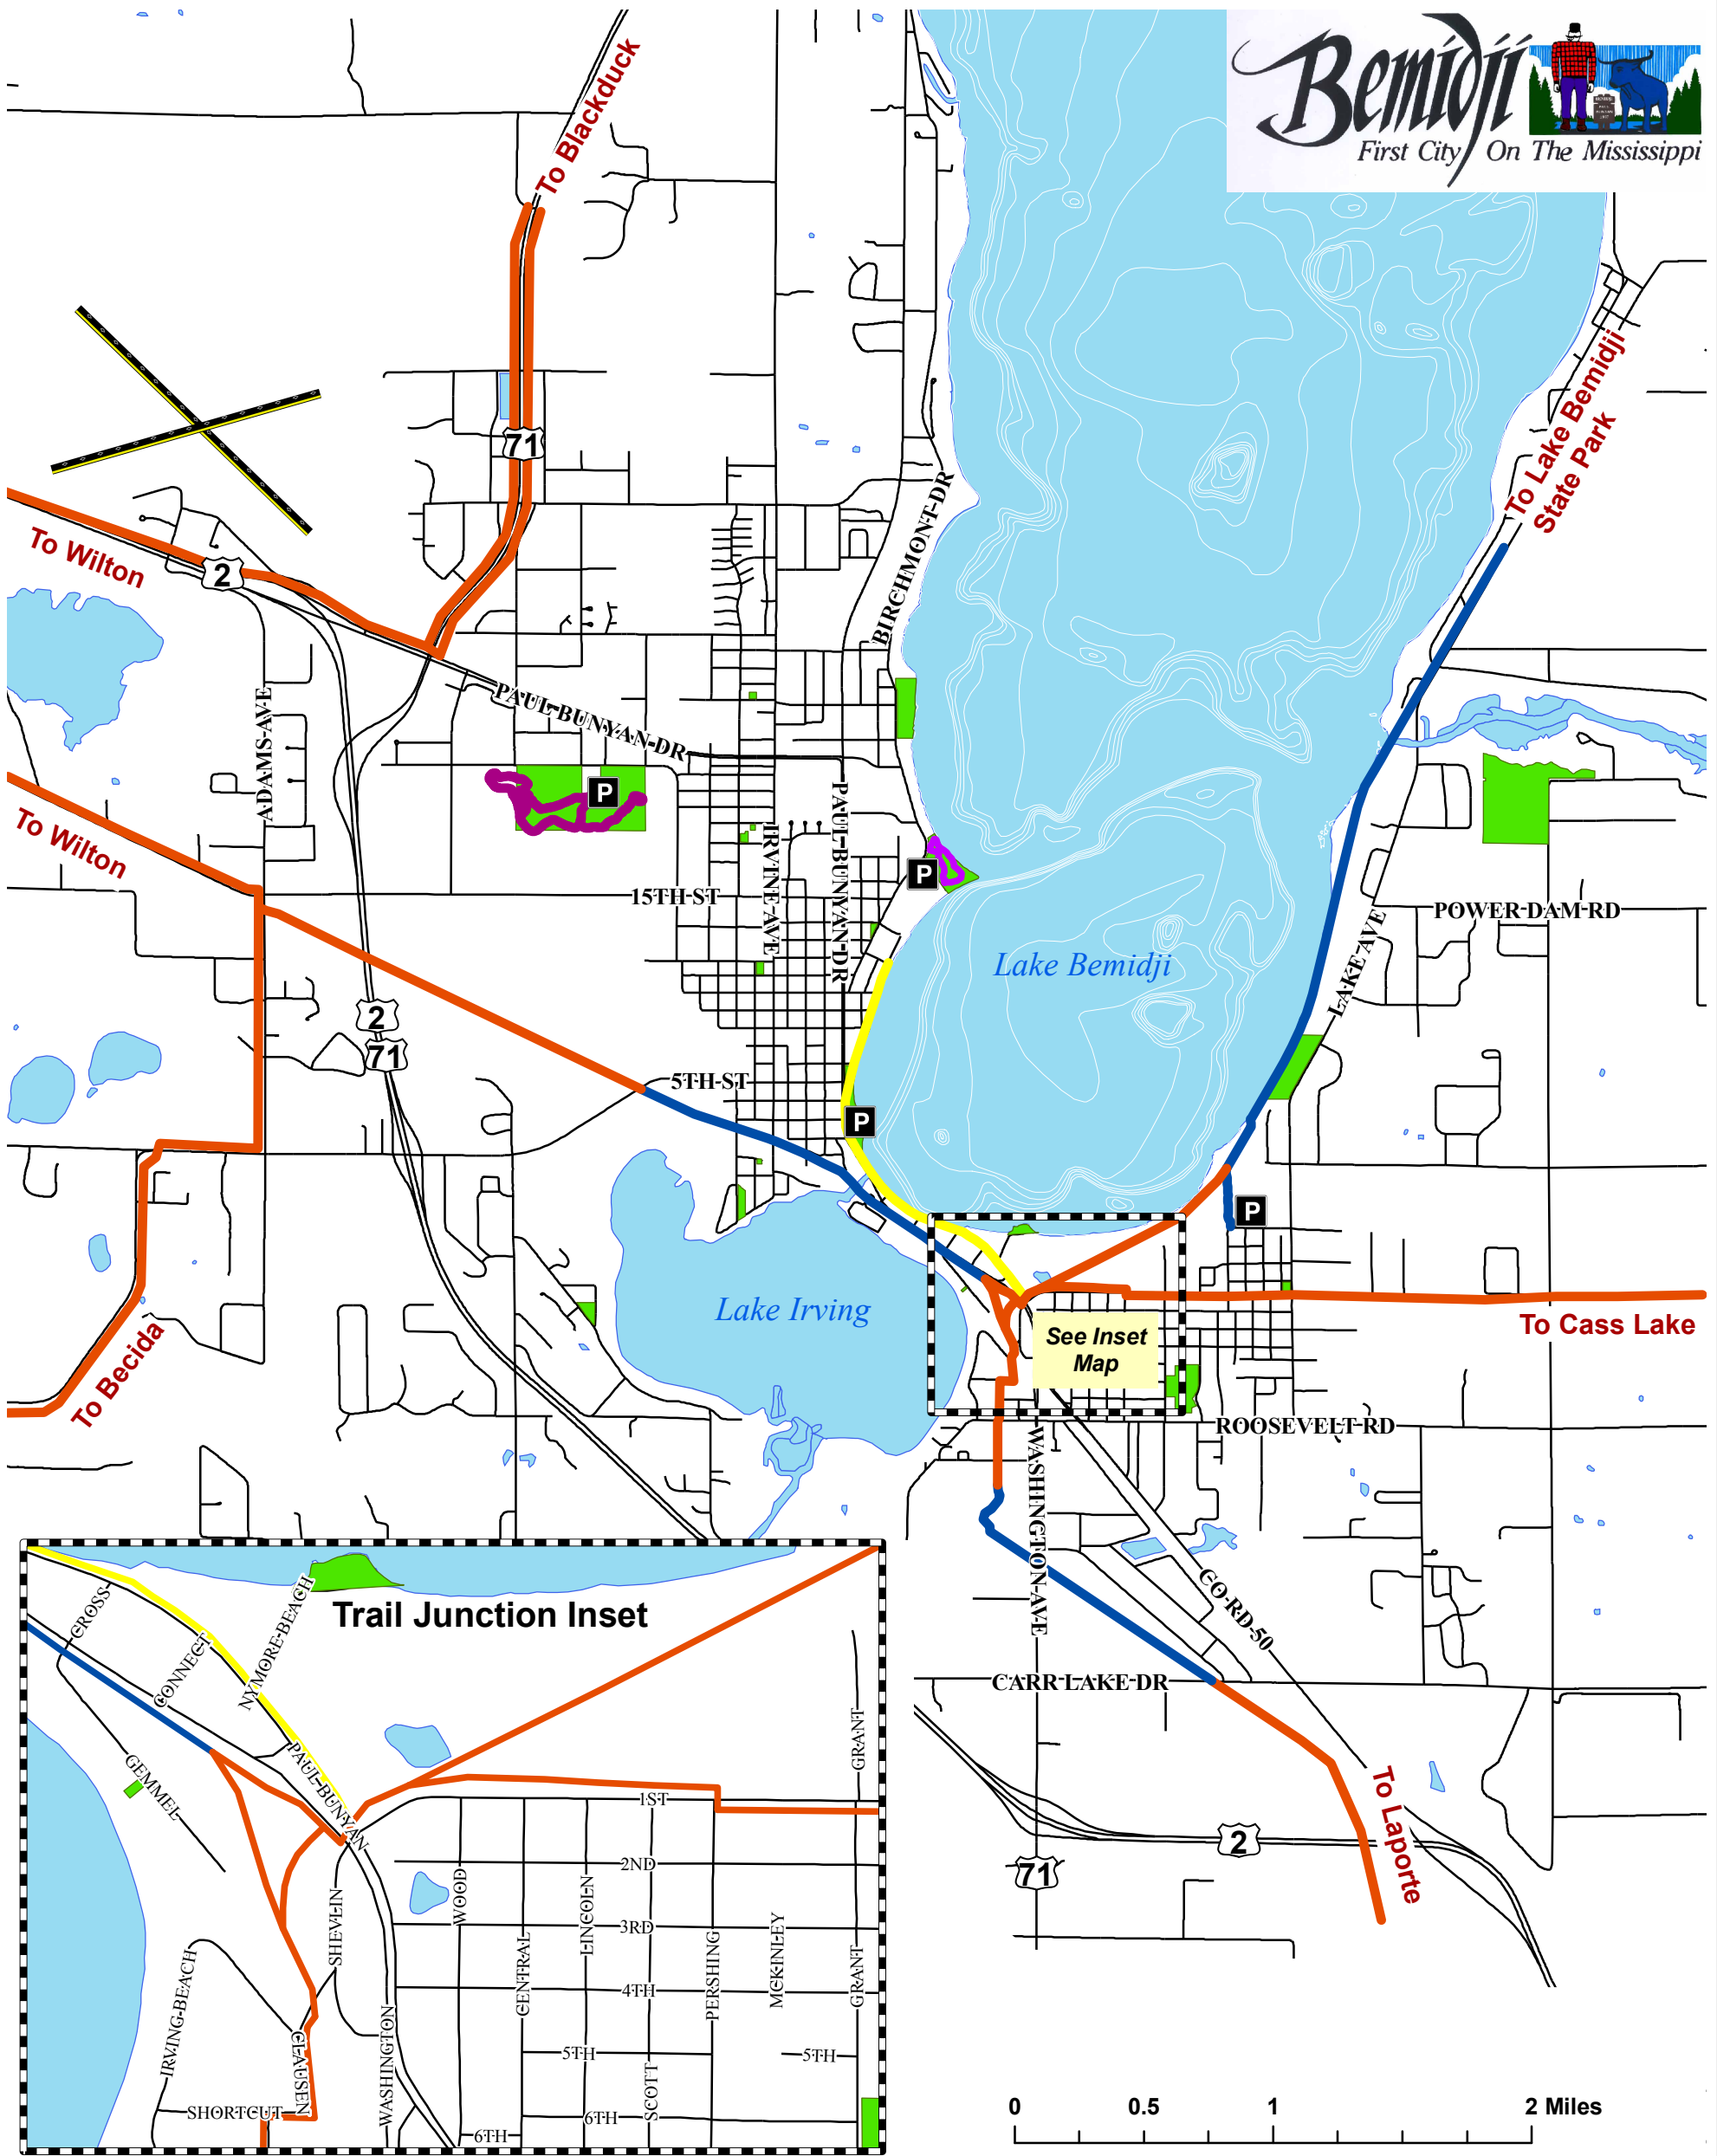

City of Bemidji Trail System

Legend

- City Parks
- Snowmobile; Summer Paved Non-Motorized
- Year-Round Paved Non-Motorized
- Snowmobile Only
- Montibello Lighted Ski Trails
- Diamond Point Ski Trail; Summer Paved Non-Motorized
- Roads
- P Trail Parking