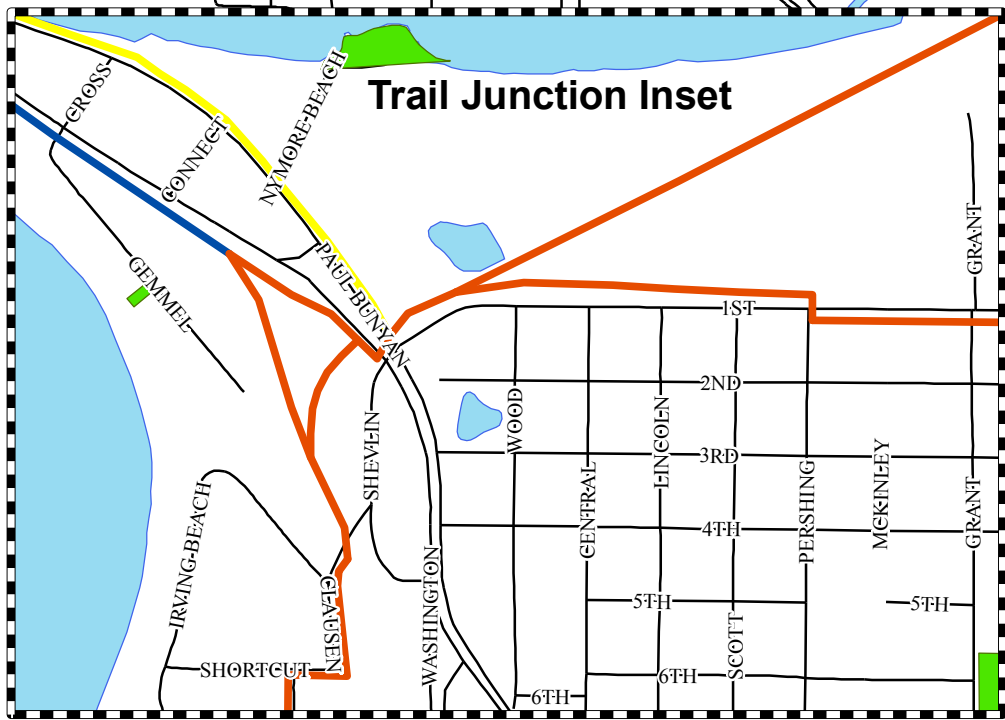

City of Bemidji Trail System

Legend

- City Parks
- Snowmobile; Summer Paved Non-Motorized
- Year-Round Paved Non-Motorized
- Snowmobile Only
- Montibello Lighted Ski Trails
- Diamond Point Ski Trail; Summer Paved Non-Motorized
- Roads
- P Trail Parking