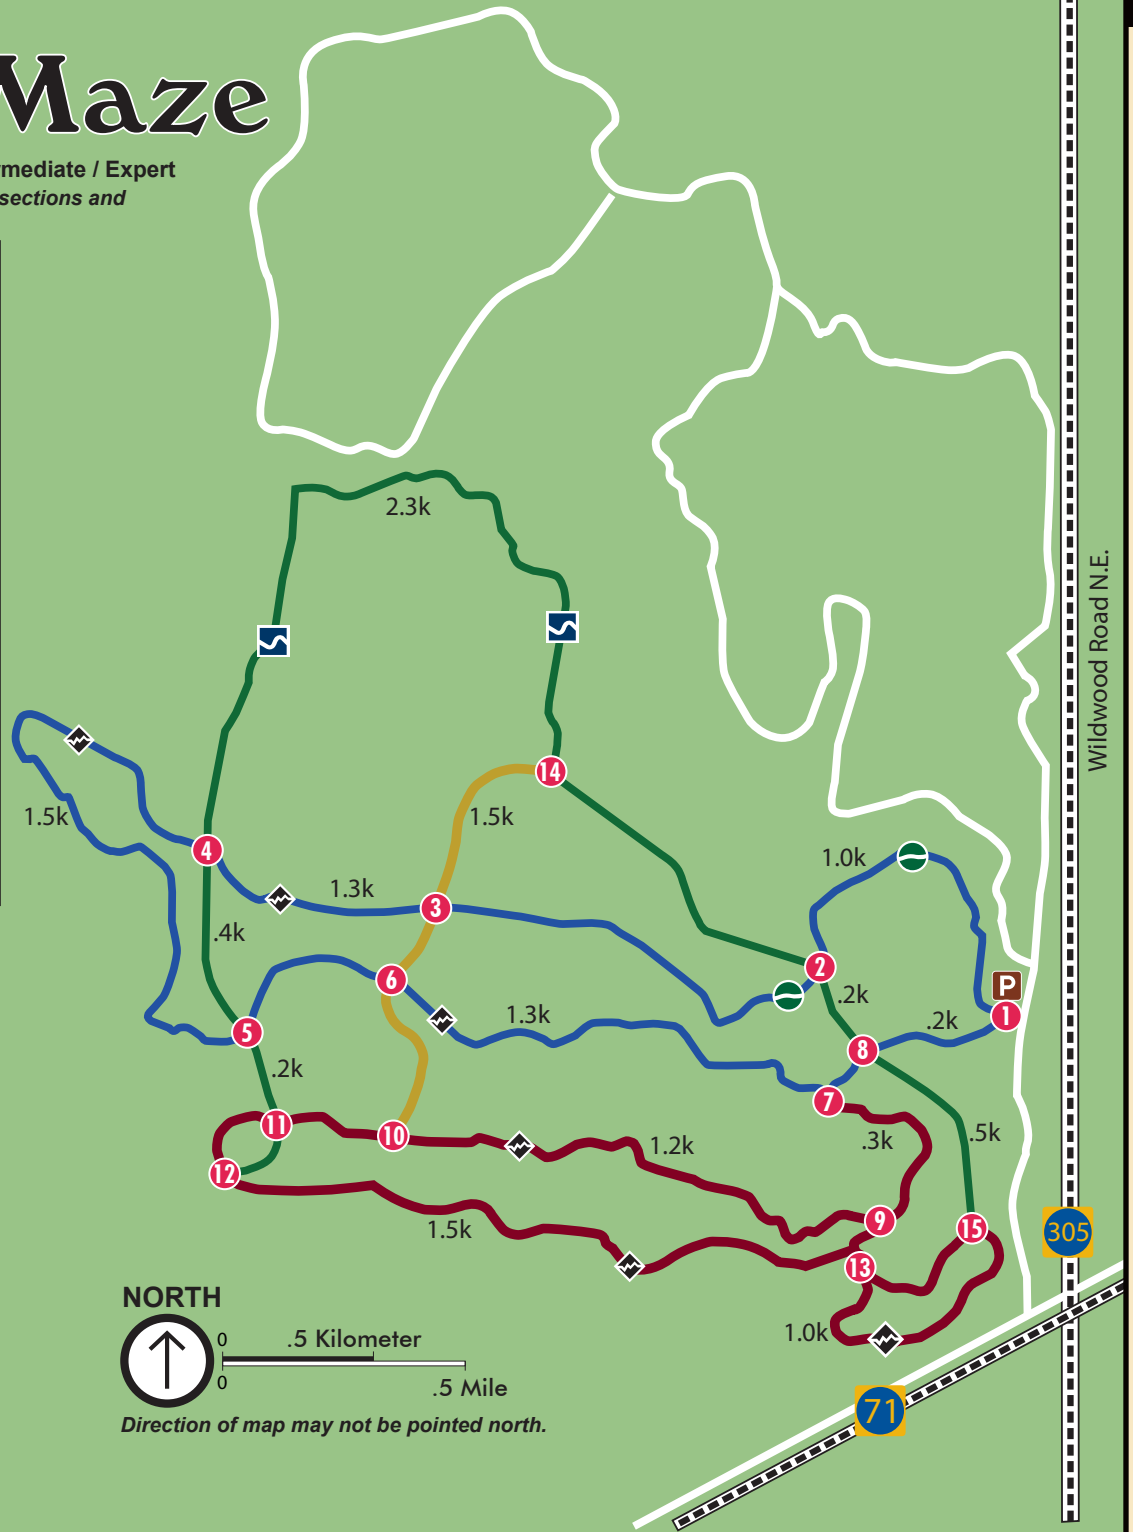

Movil Maze

Total XC Trail Length: 14km - Intermediate / Expert
Trail distances are measured at intersections and listed in kilometers.

MAP LEGEND

- Parking
- Restrooms
- Picnic / Day Use
- Paved Roadway

TRAILS

- Blue XC Trail
- Green XC Trail
- Red XC Trail
- Gold XC Trail
- Snowmobile Trail

TRAIL DIFFICULTY

- Easy
- Intermediate
- Difficult

Beltrami County
Natural Resource
Management Department
(218) 333-4165
www.co.beltrami.mn.us

Help Us Preserve the Park's Natural Beauty

When visiting the park it is important to follow these park rules:

- Take all garbage with you when leaving the park.
- It is unlawful to build or maintain a fire in the Recreation Area.
- No overnight camping is allowed in the Recreation Area.
- Vandalism of county property is unlawful and could lead to a misdemeanor charge and a heavy fine.
- Motorized vehicles and snowmobiles are allowed only on designated trails.